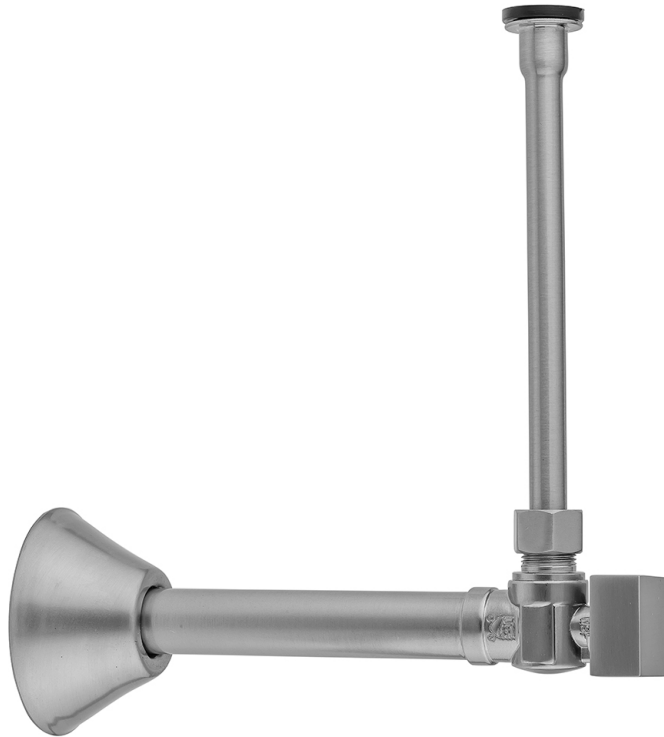

Quarter Turn Angle Pattern 1/2" Copper (Sweat Fit) x 3/8" O.D. Toilet Supply Kit with Square Handle, 12" Supply Tube, Escutcheon

Model #: 629-7-71-

FEATURES:

- Complete Toilet Supply Kit
- Kit contains:
 - (1) Quarter Turn Angle Pattern 1/2" Copper (Sweat Fit) x 3/8" O.D. Supply Valve with Square Handle P/N 629-7
 - (1) 12" Copper Supply Tube P/N 771
 - (1) Bell Escutcheon P/N 7116

AVAILABLE FINISHES:

Polished Chrome (PCH)	Satin Chrome (SC)	Bronze Umber (BU)
Satin Nickel (SN)	Pewter (PEW)	Caramel Bronze (CB)
Polished Nickel (PN)	Antique Brass (AB)	Antique Copper (ACU)
Oil-Rubbed Bronze (ORB)	Polished Brass (PB)	Polished Copper (PCU)
Vintage Bronze (VB)	Satin Brass (SB)	Rose Gold (RG)
Matte Black (MBK)	Satin Gold (SG)	Polished Gold (PG)
Black Nickel (BKN)	Bombay Gold (BG)	Jewelers Gold (JG)
Europa Bronze (EB)	White (WH)	Sedona Beige (SDB)
Tristan Brass (TB)	Satin Cooper (SCU)	

SPECIFICATION DRAWING:

COMPONENTS	
DESCRIPTION	QTY:
ANGLE VALVE - SQUARE HANDLE	1
12" X 3/8" O.D. SUPPLY TUBE	1
ESCUTCHEON	1
PLASTIC FILL VALVE COUPLING NUT	1

AVAILABLE HANDLES: