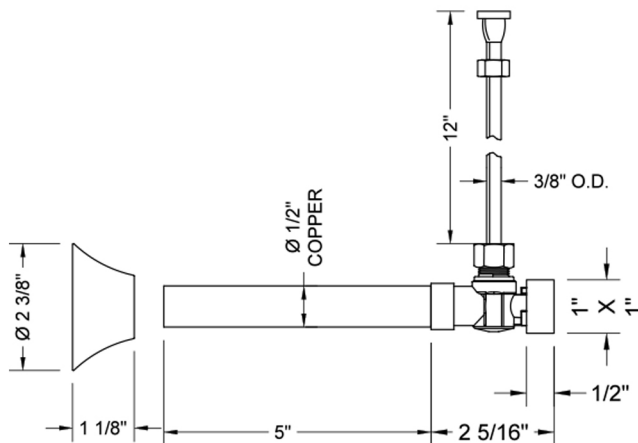

Quarter Turn Angle Pattern 1/2" Copper (Sweat Fit) x 3/8" O.D. Toilet Supply Kit with Square Handle, 12" Supply Tube, Escutcheon

Model #: 629-7-71-

FEATURES:

- Complete Toilet Supply Kit
- Kit contains:
 - (1) Quarter Turn Angle Pattern 1/2" Copper (Sweat Fit) x 3/8" O.D. Supply Valve with Square Handle P/N 629-7
 - (1) 12" Copper Supply Tube P/N 771
 - (1) Bell Escutcheon P/N 7116

SPECIFICATION DRAWING:

COMPONENTS	
DESCRIPTION	QTY:
ANGLE VALVE - SQUARE HANDLE	1
12" X 3/8" O.D. SUPPLY TUBE	1
ESCUTCHEON	1
PLASTIC FILL VALVE COUPLING NUT	1

AVAILABLE HANDLES: