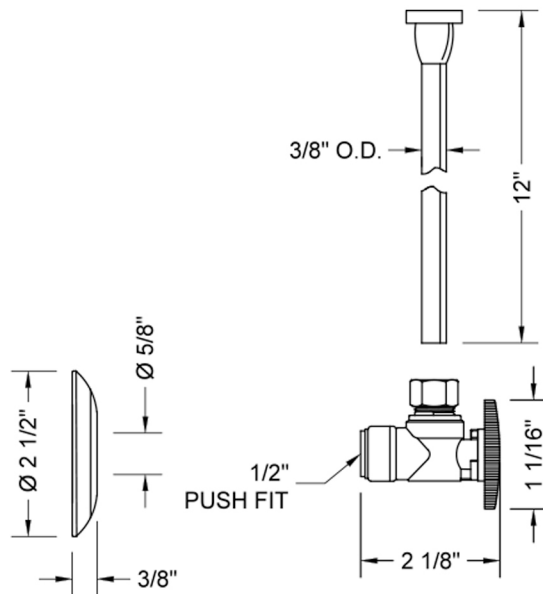

# Quarter Turn Angle Pattern 1/2" Push Fit x 3/8" O.D. Toilet Supply Kit with Escutcheon and 12" Supply Tube

**Model #: 638PF-71-**

### FEATURES:

- For use with 1/2" copper, CPVC, or PEX
- Complete Toilet Supply Kit
- Kit contains:
  - (1) Quarter Turn Angle Pattern 1/2" Push Fit x 3/8" O.D. Supply Valve with Oval Handle P/N 638-PF
  - (1) 12" Copper Supply Tube P/N 771
  - (1) Escutcheon P/N 7463
  - (1) Clip P/N D7750-12

### SPECIFICATION DRAWING:

COMPONENTS	
DESCRIPTION	QTY:
ANGLE VALVE - OVAL HANDLE	1
12" X 3/8" O.D. COPPER SUPPLY TUBE	1
ESCUTCHEON	1
PUSH FIT CLIP	1