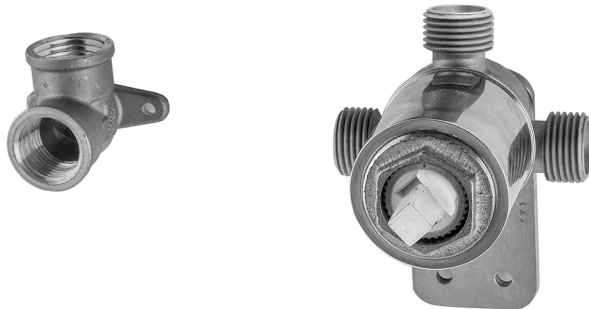

Rough Valve for Contempo Single Lever Wall Faucet
Model #: 6660-RGH

FEATURES:

- Required Rough for single handle wall faucet trim
- 1/2" NPT Hot inlet, 1/2" NPT Cold inlet
- Extension kit NOT AVAILABLE for this rough valve. Please be sure to review install instructions for proper install depth from finished wall

AVAILABLE FINISHES:
N/A

SPECIFICATION DRAWING: