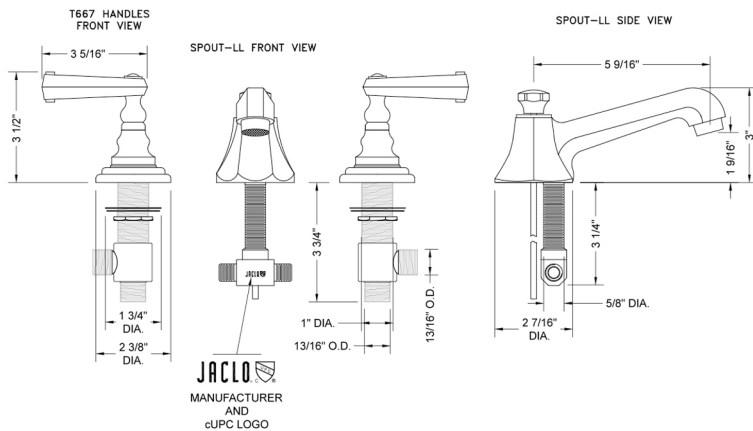

SPECIFICATION DRAWING: