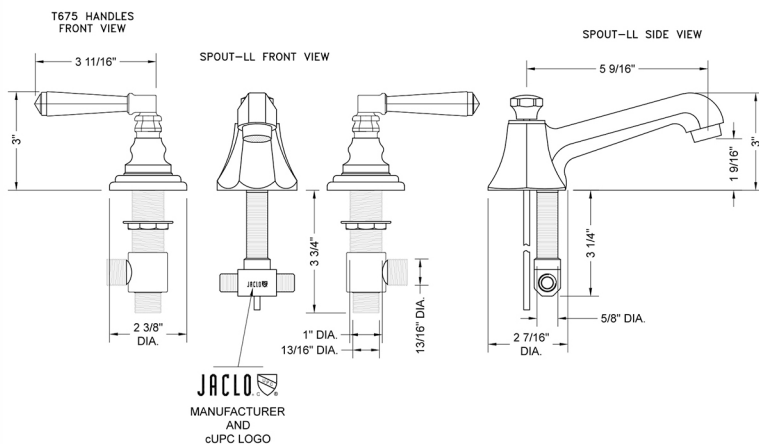

SPECIFICATION DRAWING: