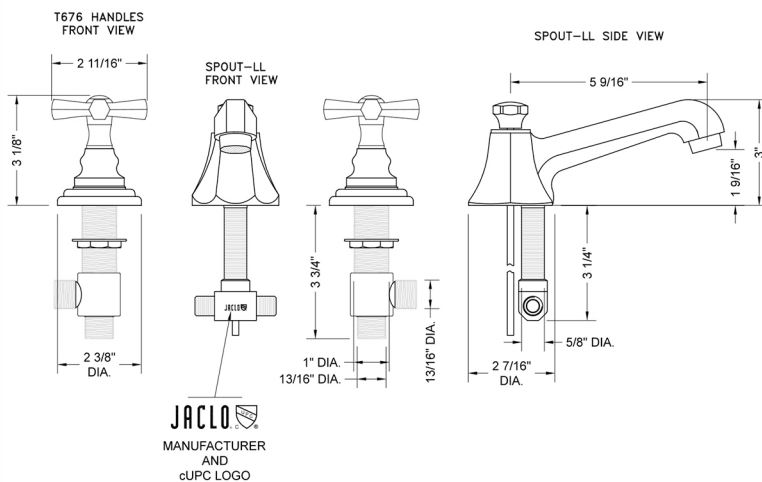

# Westfield Faucet with Hex Cross Handles & Fully Polished & Plated Pop-Up Drain

**Model #: 6870-T676-836-**

## FEATURES:

- All brass 8" - 12" widespread faucet includes fully polished & plated brass pop-up drain with overflow
- 1/4 turn ceramic valves
- Stationary Spout
- Available Flow Rates: 1.5, 1.2 & 0.5 GPM. Additional flow rate (aerator) options available. Contact JACLO.
- 5 1/2" spout reach
- Spout Hole Size: 1 1/4" - 2"
- Valve Hole Size: 1 1/8" - 1 5/8"

## SPECIFICATION DRAWING: