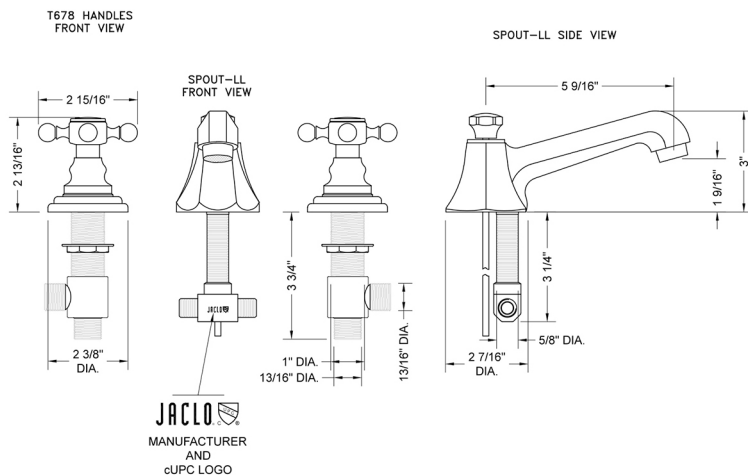

Westfield Faucet with Ball Cross Handles- 1.2 GPM

Model #: 6870-T678-1.2-

FEATURES:

- All brass 8" - 12" widespread faucet includes brass pop-up drain with overflow
- 1/4 turn ceramic valves
- Stationary Spout
- Available Flow Rates: 1.5, 1.2 & 0.5 GPM. Additional flow rate (aerator) options available. Contact JACLO.
- 5 9/16" spout reach
- Spout Hole Size Min-Max: 1 1/4" - 2"
- Valve Hole Size Min-Max: 1 1/8" - 1 5/8"

SPECIFICATION DRAWING:

AVAILABLE HANDLES:

COMPLIANCES:

CEC

Complies with: ASME A112.18.1-2012/CSA B125.1-12