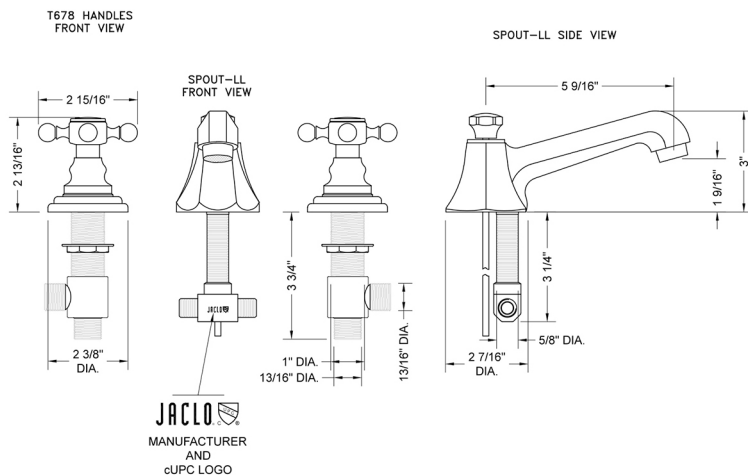

SPECIFICATION DRAWING: