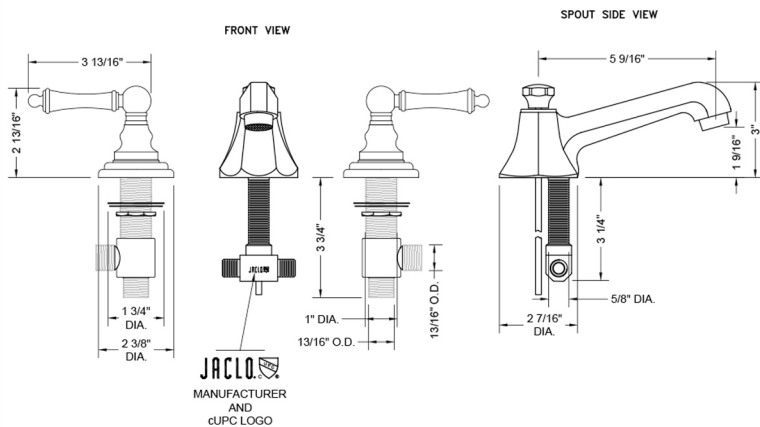

Westfield Faucet with Ball Lever Handles- 1.2 GPM

Model #: 6870-T679-1.2-

FEATURES:

- All brass 8" - 12" widespread faucet includes brass pop-up drain with overflow
- 1/4 turn ceramic valves
- Stationary Spout
- Available Flow Rates: 1.5, 1.2 & 0.5 GPM. Additional flow rate (aerator) options available. Contact JACLO.
- 5 9/16" spout reach
- Spout Hole Size Min-Max: 1 1/4" - 2"
- Valve Hole Size Min-Max: 1 1/8" - 1 5/8"
- ADA compliant levers

SPECIFICATION DRAWING:

AVAILABLE HANDLES: