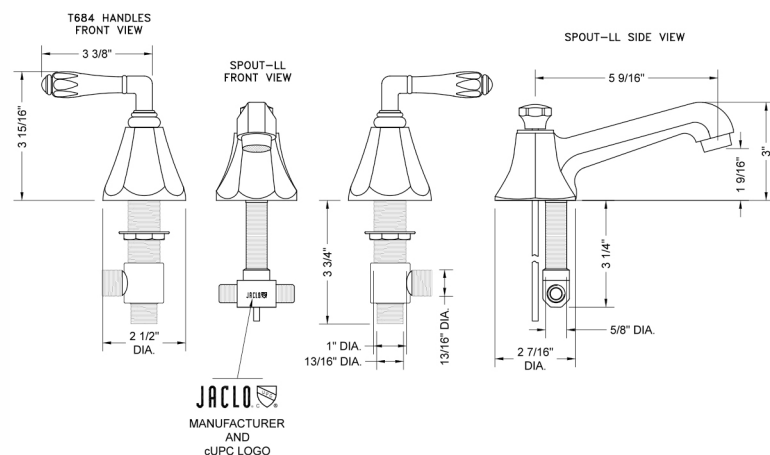

### FEATURES:

- All brass 8" - 12" widespread faucet includes brass pop-up drain with overflow
- 1/4 turn ceramic valves
- Stationary Spout
- Available Flow Rates: 1.5, 1.2 & 0.5 GPM. Additional flow rate (aerator) options available. Contact JACLO.
- 5 1/2" spout reach
- Spout Hole Size: 1 1/4" - 2"
- Valve Hole Size: 1 1/8" - 1 5/8"
- ADA Compliant Levers

### SPECIFICATION DRAWING: