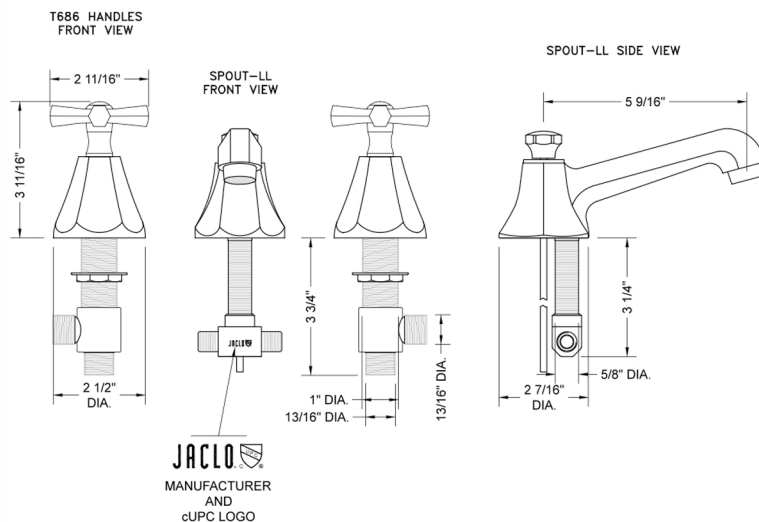

### FEATURES:

- All brass 8" - 12" widespread faucet includes brass pop-up drain with overflow
- 1/4 turn ceramic valves
- Stationary Spout
- Available Flow Rates: 1.5, 1.2 & 0.5 GPM. Additional flow rate (aerator) options available. Contact JACLO.
- 5 9/16" spout reach
- Spout Hole Size Min-Max: 1 1/4" - 2"
- Valve Hole Size Min-Max: 1 1/8" - 1 5/8"

### SPECIFICATION DRAWING: