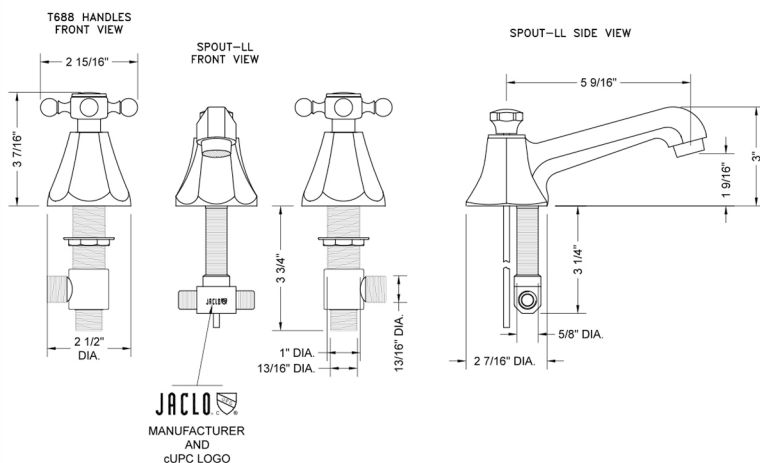

SPECIFICATION DRAWING: