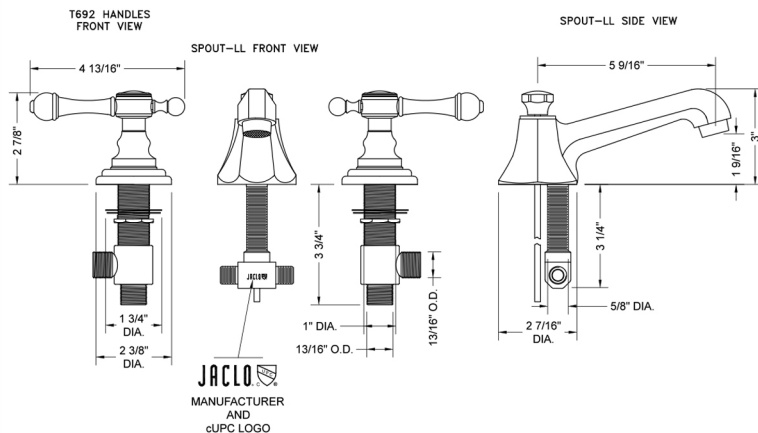

Westfield Faucet with Majesty Lever Handles- 0.5 GPM

Model #: 6870-T692-0.5-

FEATURES:

- All brass 8" - 12" widespread faucet includes brass pop-up drain with overflow
- 1/4 turn ceramic valves
- Stationary Spout
- Available Flow Rates: 1.5, 1.2 & 0.5 GPM. Additional flow rate (aerator) options available. Contact JACLO.
- 5 1/2" spout reach
- Spout Hole Size: 1 1/4" - 2"
- Valve Hole Size: 1 1/8" - 1 5/8"
- ADA Compliant Levers

SPECIFICATION DRAWING:

AVAILABLE HANDLES: