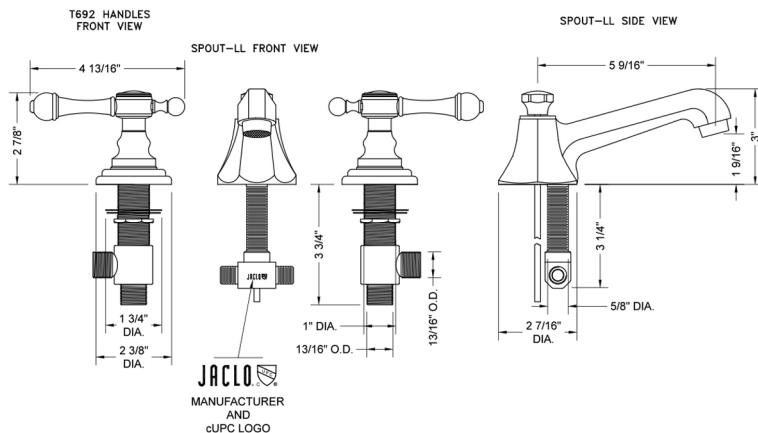

SPECIFICATION DRAWING: