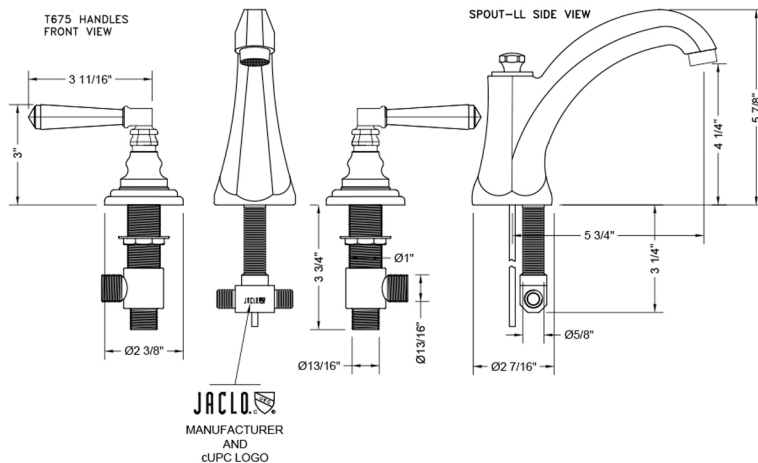

## FEATURES:

- All brass 8" - 12" widespread faucet includes brass pop-up drain with overflow
- 1/4 turn ceramic valves
- Stationary Spout
- Available Flow Rates: 1.5, 1.2 & 0.5 GPM. Additional flow rate (aerator) options available. Contact JACLO.
- 5 3/4" spout reach center to center
- Spout Hole Size Min-Max: 1 1/4" - 2"
- Valve Hole Size Min-Max: 1 1/8" - 1 5/8"
- Both standard metal & porcelain buttons/caps are included with the T678 & T676 handle options
- For additional drain options refer to lavatory drain section or visit [jaclo.com](http://jaclo.com)

## SPECIFICATION DRAWING: