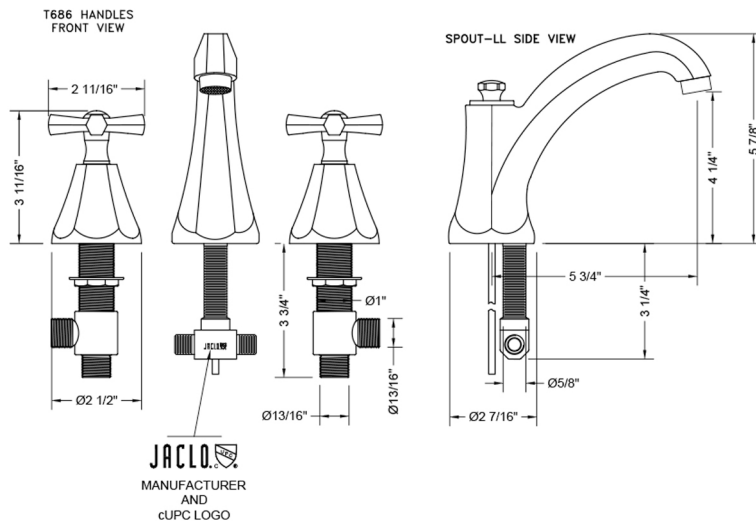

Astor High Profile Faucet with Hex Cross Handles- 1.2 GPM

JACLO®

Confidence from start to finish.™

Model #: 6872-T686-1.2-

FEATURES:

- All brass 8" - 12" widespread faucet includes brass pop-up drain with overflow
- 1/4 turn ceramic valves
- Stationary Spout
- Available Flow Rates: 1.5, 1.2 & 0.5 GPM. Additional flow rate (aerator) options available. Contact JACLO.
- Spout Hole Size Min-Max: 1 1/4" - 2"
- Valve Hole Size Min-Max: 1 1/8" - 1 5/8"
- For additional drain options refer to lavatory drain section or visit jaclo.com
- Not available in BKN, PCU, PG, ULB

SPECIFICATION DRAWING:

AVAILABLE HANDLES: