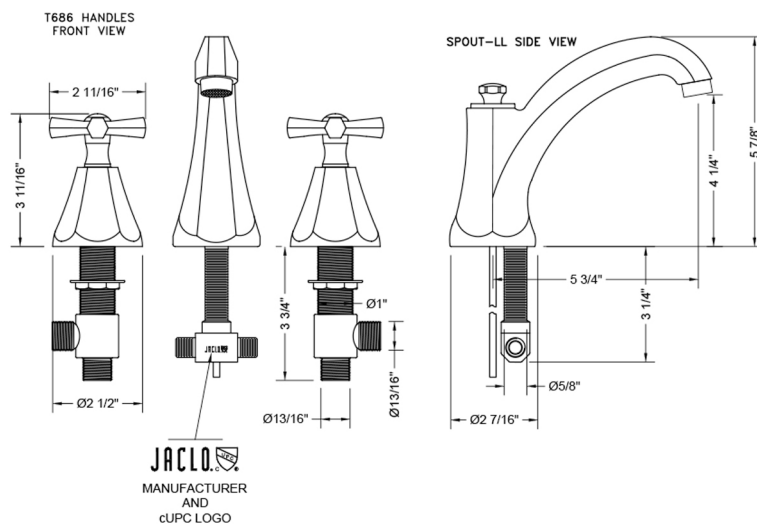

Astor High Profile Faucet with Hex Cross Handles

Model #: 6872-T686-

FEATURES:

- All brass 8" - 12" widespread faucet includes brass pop-up drain with overflow
- 1/4 turn ceramic valves
- Stationary Spout
- Available Flow Rates: 1.5, 1.2 & 0.5 GPM. Additional flow rate (aerator) options available. Contact JACLO
- 5 3/4" spout reach center to center
- Spout Hole Size Min-Max: 1 1/4" - 2"
- Valve Hole Size Min-Max: 1 1/8" - 1 5/8"
- Both standard metal & porcelain buttons/caps are included with the T686 & T688 handle options
- For additional drain options refer to lavatory drain section or visit jaclo.com

SPECIFICATION DRAWING:

AVAILABLE HANDLES: