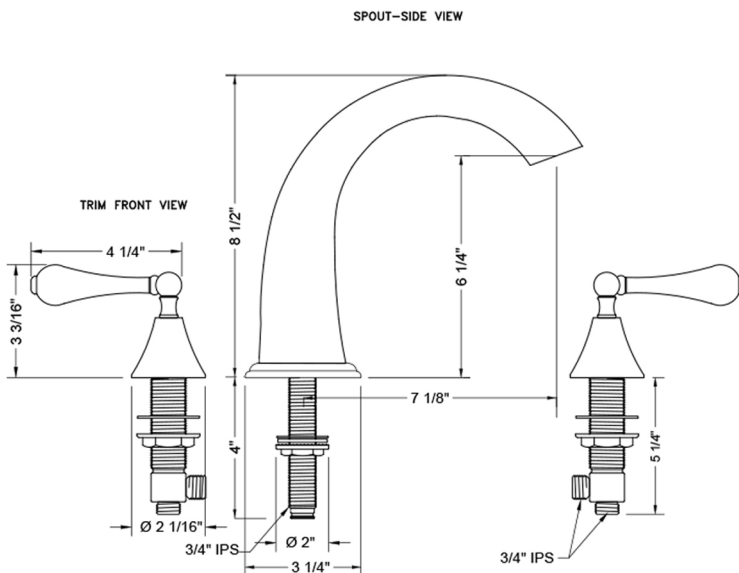

SPECIFICATION DRAWING: