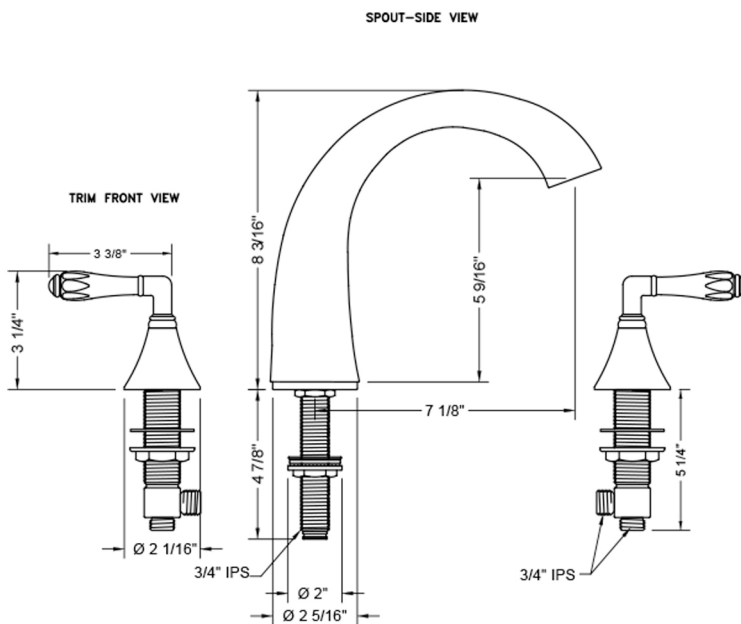

SPECIFICATION DRAWING: