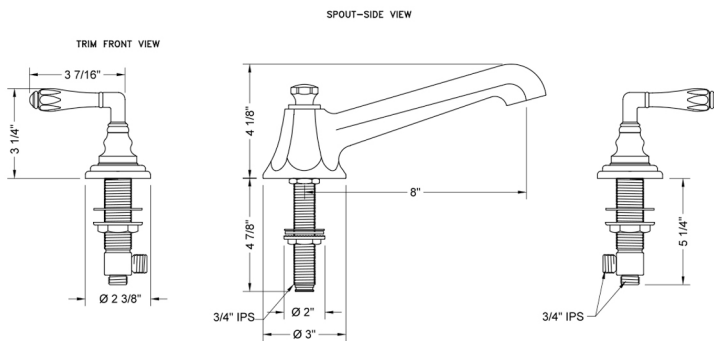

SPECIFICATION DRAWING: