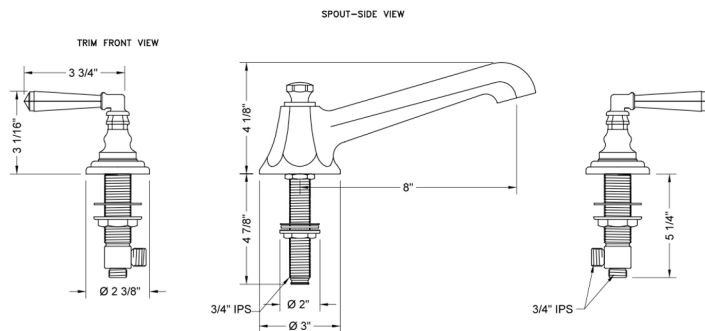

Westfield Roman Tub Set with Low Spout and Hex Lever Handles

Model #: 6970-T675-TRIM-

FEATURES:

- All brass roman deck mount tub set trim
- Quick connect/disconnect spout
- Stationary spout with full flow aerator
- Spout Hole Size Min-Max: 1 1/8" - 1 3/4"
- Valve Hole Size Min-Max: 1 1/4" - 1 3/8"
- Requires J-6912 rough in kit
- Not available in BKN, PCU, PG, ULB

SPECIFICATION DRAWING:

* SPEC SHOWN WITH ROUGH KIT
SOLD SEPARATELY

AVAILABLE HANDLES:

T674

T675

T676

T678