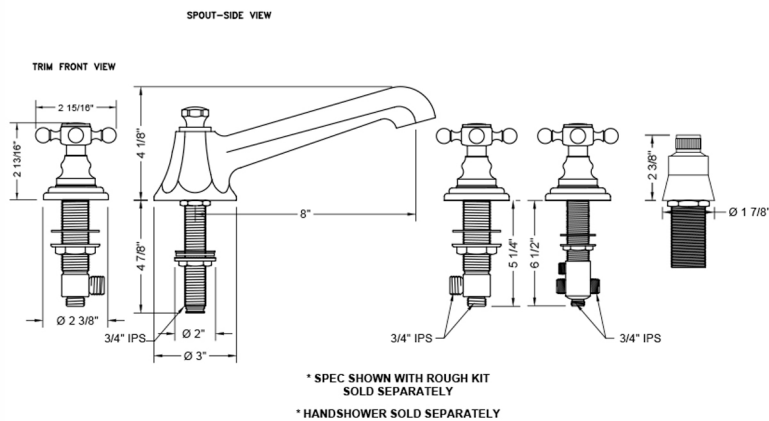

SPECIFICATION DRAWING: