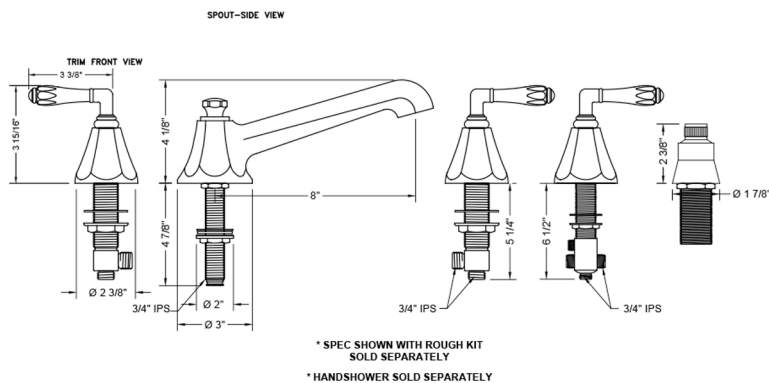

SPECIFICATION DRAWING: