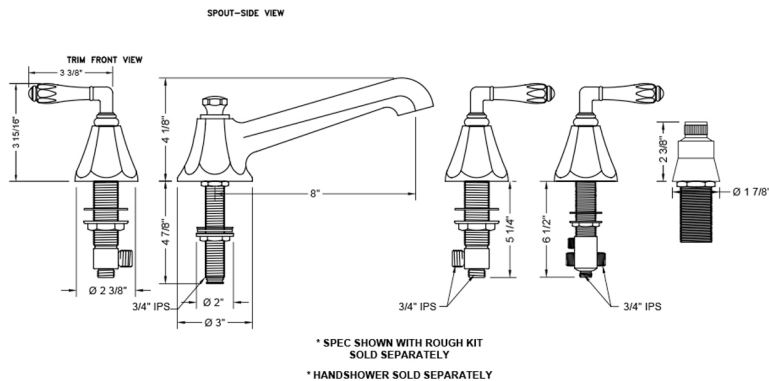

SPECIFICATION DRAWING: