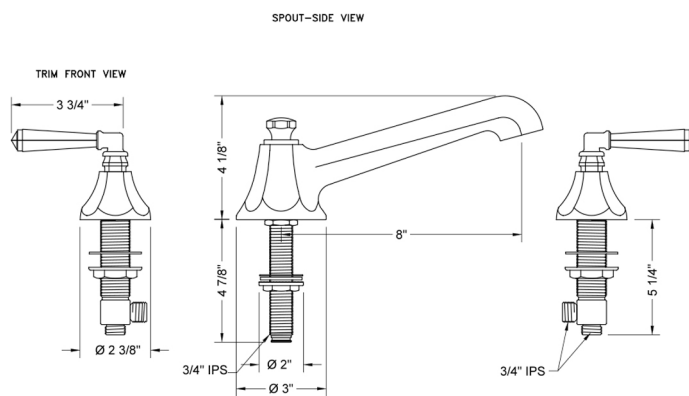

SPECIFICATION DRAWING: