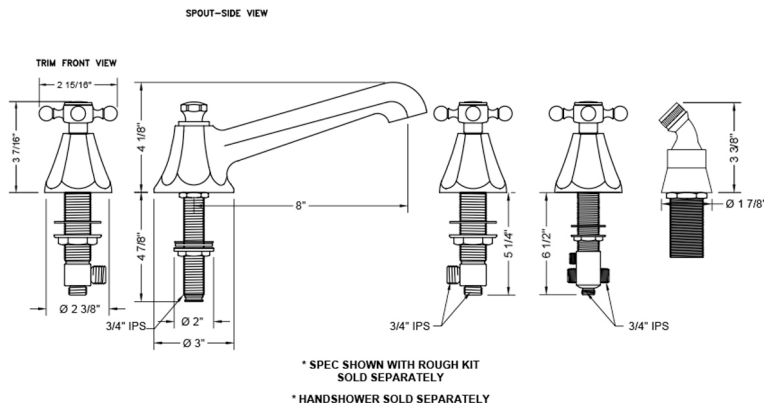

# Astor Roman Tub Set with Low Spout and Ball Cross Handles and Angled Handshower Mount

Model #: 6970-T688-A-TRIM-

## FEATURES:

- All brass roman deck mount tub set trim
- Any handshower can be used
- Quick connect/disconnect spout
- Stationary Spout includes full flow aerator
- Includes:
  - 3060-DS hose
  - 8029 angled handshower mount
  - 8019 deck mount sleeve
- Order handshower separately
- Spout Hole Size Min-Max: 1 1/4" - 1 3/8"
- Valve Hole Size Min-Max: 1 1/4" - 1 3/8"
- Both standard metal & porcelain buttons/caps are included with the T686 & T688 handle options
- Requires J-6912-DIV-RGH rough in kit
- Not available in BKN, PCU, PG, ULB, WH, JACLO=COLOR

## SPECIFICATION DRAWING: