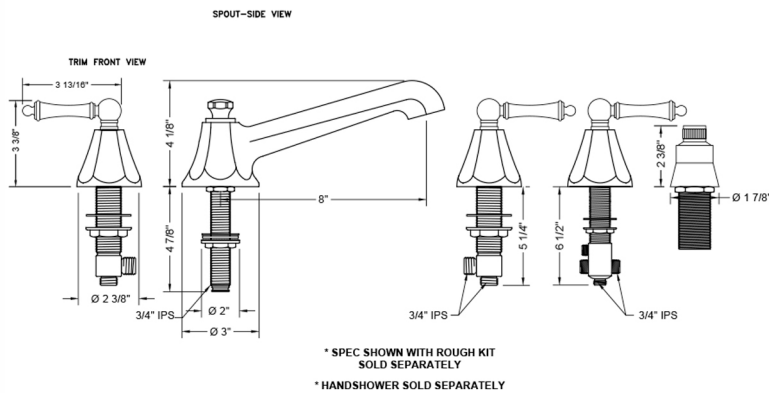

SPECIFICATION DRAWING: