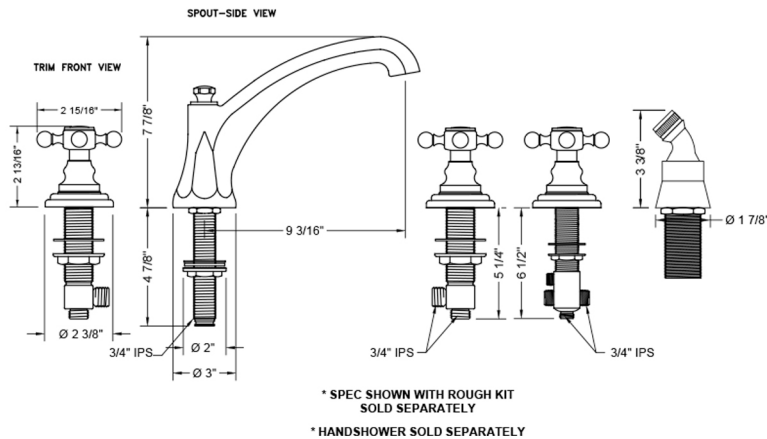

Westfield Roman Tub Set with High Spout and Ball Cross Handles and Angled Handshower Mount

Model #: 6972-T678-A-TRIM-

JACLO®

Confidence from start to finish.*

FEATURES:

- All brass roman deck mount tub set trim
- Any handshower can be used
- Quick connect/disconnect spout
- Stationary Spout includes full flow aerator
- Includes:
 - 3060-DS hose
 - 8029 angled handshower mount
 - 8019 deck mount sleeve
- Order handshower separately
- Spout Hole Size Min-Max: 1 1/8" - 1 3/4"
- Valve Hole Size Min-Max: 1 1/4" - 1 3/8"
- Both standard metal & porcelain buttons/caps are included with the T678 & T676 handle options
- Requires J-6912-DIV-RGH rough in kit
- Not available in BKN, PCU, PG, ULB, WH, JACLO=COLOR

SPECIFICATION DRAWING:

AVAILABLE HANDLES: