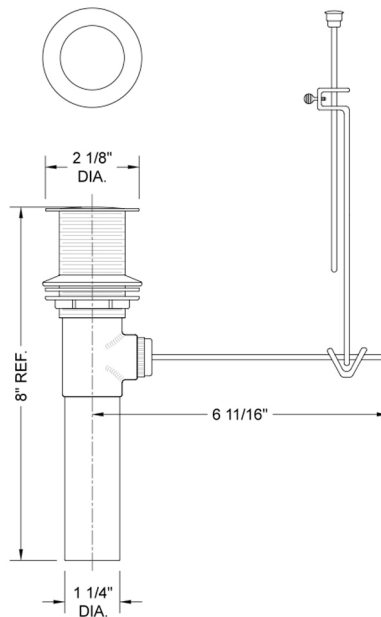

COMPLIANCES:

Complies with: ASME A112.18.1-2012/CSA B125.1-12