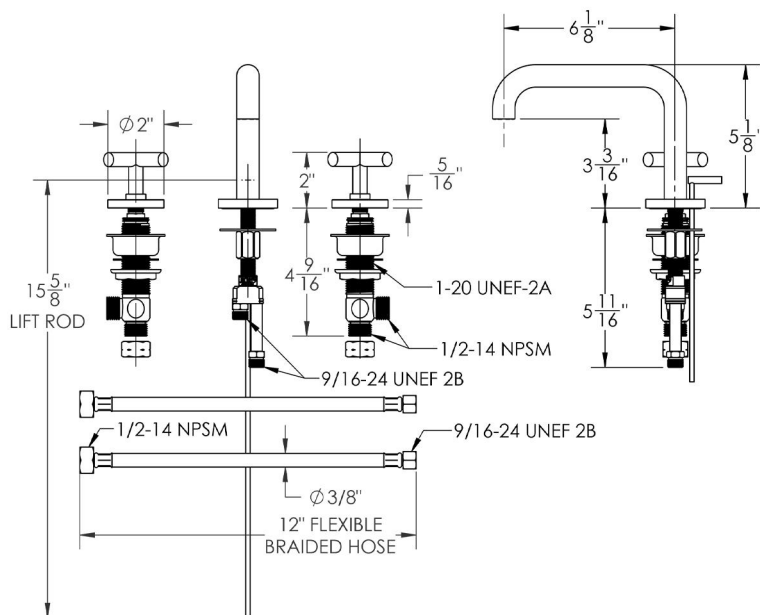

## FEATURES:

- All brass 8" - 12" widespread faucet includes brass pop-up drain with overflow
- 1/4 turn ceramic valves
- Available Flow Rates: 1.5, 1.2 & 0.5 GPM. Additional flow rate (aerator) options available. Contact JACLO.
- 5 3/4" spout reach
- Spout Hole Size Min-Max: 1 1/2" - 1 7/8"
- Valve Hole Size Min-Max: 1 1/8" - 1 5/8"

## SPECIFICATION DRAWING: