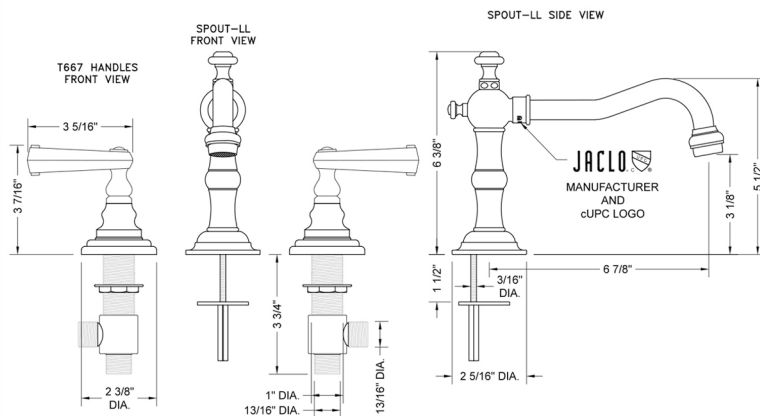

Roaring 20's Faucet with Ribbon Lever Handles- 0.5 GPM

Model #: 7830-T667-0.5-

FEATURES:

- All brass 8" - 12" widespread faucet includes brass pop-up drain with overflow
- 1/4 turn ceramic valves
- Swivel Spout (For Stationary Spout option, contact JACLO)
- Available Flow Rates: 1.5, 1.2 & 0.5 GPM. Additional flow rate (aerator) options available. Contact JACLO.
- 6 7/8" spout reach
- Spout Hole Size: 1" - 2"
- Valve Hole Size: 1 1/8" - 1 5/8"
- ADA Compliant Levers

SPECIFICATION DRAWING:

AVAILABLE HANDLES: