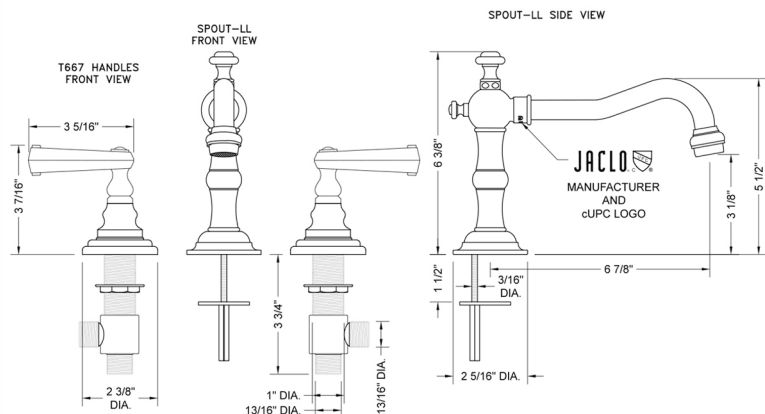

Roaring 20's Faucet with Ribbon Lever Handles

Model #: 7830-T667-

FEATURES:

- All brass 8" - 12" widespread faucet includes brass pop-up drain with overflow
- 1/4 turn ceramic valves
- Swivel Spout (For Stationary Spout option, contact JACLO)
- Available Flow Rates: 1.5, 1.2 & 0.5 GPM. Additional flow rate (aerator) options available. Contact JACLO.
- 6 7/8" spout reach
- Spout Hole Size Min-Max: 1" - 2"
- Valve Hole Size Min-Max: 1 1/8" - 1 5/8"
- ADA Compliant Levers

AVAILABLE FINISHES:

Polished Chrome (PCH)	Satin Chrome (SC)	Bronze Umber (BU)
Satin Nickel (SN)	Pewter (PEW)	Caramel Bronze (CB)
Polished Nickel (PN)	Antique Brass (AB)	Antique Copper (ACU)
Oil-Rubbed Bronze (ORB)	Polished Brass (PB)	Polished Copper (PCU)
Vintage Bronze (VB)	Satin Brass (SB)	Matte Black (MBK)
Satin Gold (SG)	Polished Gold (PG)	Black Nickel (BKN)
Bombay Gold (BG)	Jewelers Gold (JG)	Europa Bronze (EB)
White (WH)	Sedona Beige (SDB)	Tristan Brass (TB)
Unlacquered Brass (ULB)	Satin Cooper (SCU)	

SPECIFICATION DRAWING:

AVAILABLE HANDLES:

COMPLIANCES:

Complies with: ASME A112.18.1-2012/CSA B125.1-12