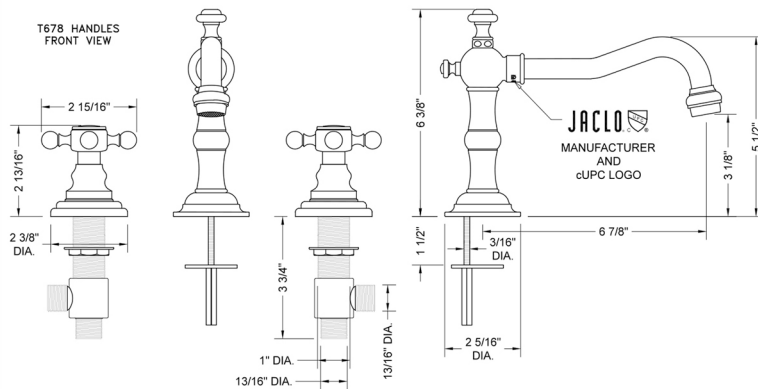

Roaring 20's Faucet with Ball Cross Handles- 1.2 GPM

Model #: 7830-T678-1.2-

FEATURES:

- All brass 8" - 12" widespread faucet includes brass pop-up drain with overflow
- 1/4 turn ceramic valves
- Swivel Spout (For Stationary Spout option, contact JACLO)
- Available Flow Rates: 1.5, 1.2 & 0.5 GPM. Additional flow rate (aerator) options available. Contact JACLO.
- 6 7/8" spout reach
- Spout Hole Size: 1" - 2"
- Valve Hole Size: 1 1/8" - 1 5/8"

SPECIFICATION DRAWING:

AVAILABLE HANDLES:

COMPLIANCES:

CEC

Complies with: ASME A112.18.1-2012/CSA B125.1-12