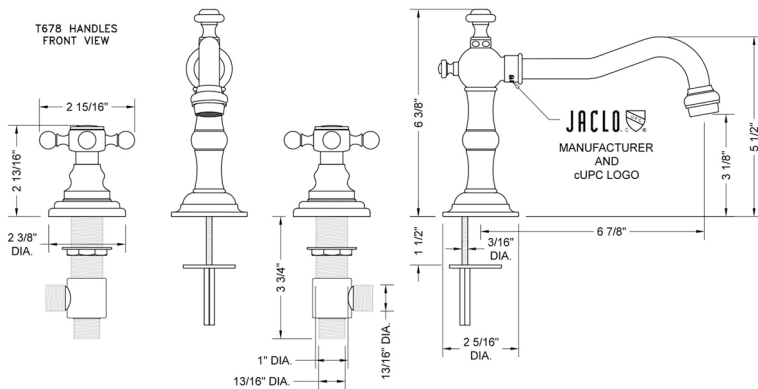

Roaring 20's Faucet with Ball Cross Handles & Fully Polished & Plated Pop-Up Drain

Model #: 7830-T678-836-

FEATURES:

- All brass 8" - 12" widespread faucet includes fully polished & plated brass pop-up drain with overflow
- 1/4 turn ceramic valves
- Swivel Spout (For Stationary Spout option, contact JACLO)
- Available Flow Rates: 1.5, 1.2 & 0.5 GPM. Additional flow rate (aerator) options available. Contact JACLO.
- 6 7/8" spout reach
- Spout Hole Size Min-Max: 1" - 2"
- Valve Hole Size Min-Max: 1 1/8" - 1 5/8"

AVAILABLE FINISHES:

Polished Chrome (PCH)	Satin Chrome (SC)	Bronze Umber (BU)
Satin Nickel (SN)	Pewter (PEW)	Caramel Bronze (CB)
Polished Nickel (PN)	Antique Brass (AB)	Antique Copper (ACU)
Oil-Rubbed Bronze (ORB)	Polished Brass (PB)	Polished Copper (PCU)
Vintage Bronze (VB)	Satin Brass (SB)	Matte Black (MBK)
Satin Gold (SG)	Polished Gold (PG)	Black Nickel (BKN)
Bombay Gold (BG)	Jewelers Gold (JG)	Europa Bronze (EB)
White (WH)	Sedona Beige (SDB)	Tristan Brass (TB)
Unlacquered Brass (ULB)	Satin Cooper (SCU)	

SPECIFICATION DRAWING:

AVAILABLE HANDLES:

COMPLIANCES:

Complies with: ASME A112.18.1-2012/CSA B125.1-12