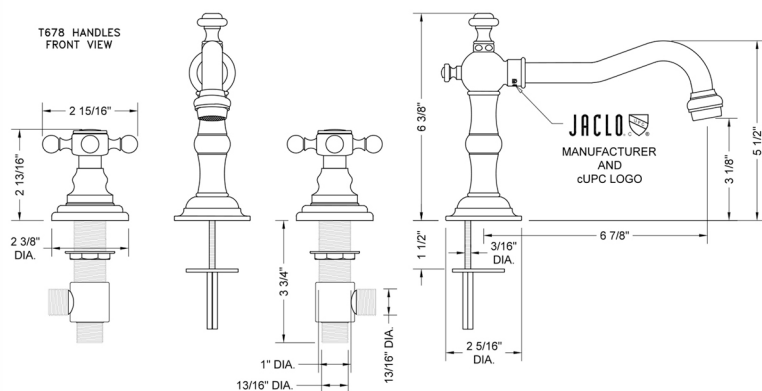

Roaring 20's Faucet with Ball Cross Handles

Model #: 7830-T678-

FEATURES:

- All brass 8" - 12" widespread faucet includes brass pop-up drain with overflow
- 1/4 turn ceramic valves
- Swivel Spout (For Stationary Spout option, contact JACLO)
- Available Flow Rates: 1.5, 1.2 & 0.5 GPM. Additional flow rate (aerator) options available. Contact JACLO.
- 6 7/8" spout reach
- Spout Hole Size Min-Max: 1" - 2"
- Valve Hole Size Min-Max: 1 1/8" - 1 5/8"

AVAILABLE FINISHES:

Polished Chrome (PCH)	Satin Chrome (SC)	Bronze Umber (BU)
Satin Nickel (SN)	Pewter (PEW)	Caramel Bronze (CB)
Polished Nickel (PN)	Antique Brass (AB)	Antique Copper (ACU)
Oil-Rubbed Bronze (ORB)	Polished Brass (PB)	Polished Copper (PCU)
Vintage Bronze (VB)	Satin Brass (SB)	Matte Black (MBK)
Satin Gold (SG)	Polished Gold (PG)	Black Nickel (BKN)
Bombay Gold (BG)	Jewelers Gold (JG)	Europa Bronze (EB)
White (WH)	Sedona Beige (SDB)	Tristan Brass (TB)
Unlacquered Brass (ULB)	Satin Cooper (SCU)	

SPECIFICATION DRAWING:

AVAILABLE HANDLES:

COMPLIANCES:

Complies with: ASME A112.18.1-2012/CSA B125.1-12