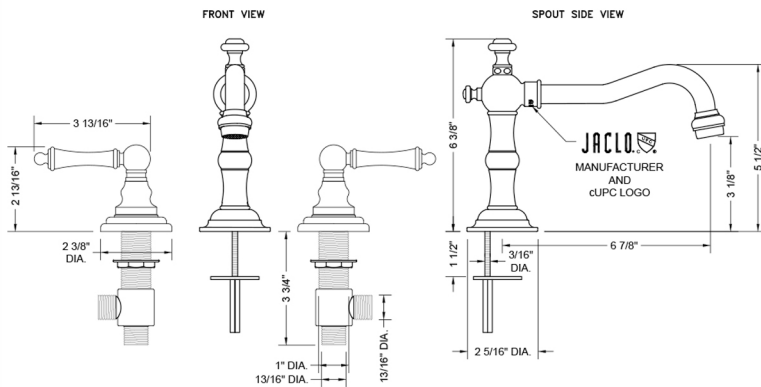

Roaring 20's Faucet with Ball Lever Handles - 0.5 GPM

Model #: 7830-T679-0.5-

FEATURES:

- All brass 8" - 12" widespread faucet includes brass pop-up drain with overflow
- 1/4 turn ceramic valves
- Swivel Spout (For Stationary Spout option, contact JACLO)
- Available Flow Rates: 1.5, 1.2 & 0.5 GPM. Additional flow rate (aerator) options available. Contact JACLO.
- 6 7/8" spout reach
- Spout Hole Size: 1" - 2"
- Valve Hole Size: 1 1/8" - 1 5/8"
- ADA Compliant Levers

SPECIFICATION DRAWING:

AVAILABLE HANDLES: