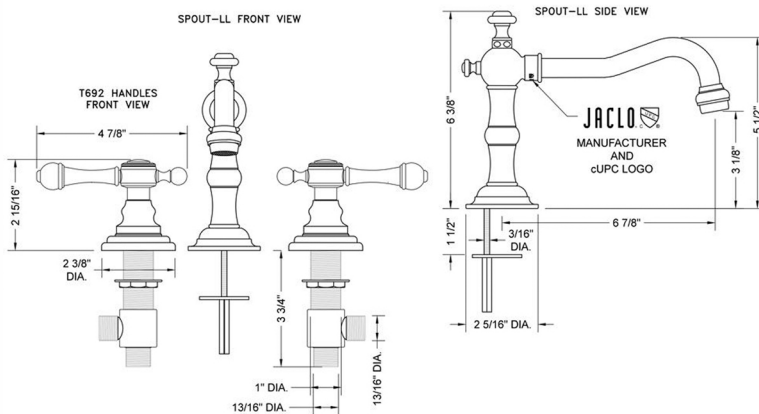

Roaring 20's Faucet with Majesty Lever Handles - 0.5 GPM

Model #: 7830-T692-0.5-

FEATURES:

- All brass 8" - 12" widespread faucet includes brass pop-up drain with overflow
- 1/4 turn ceramic valves
- Swivel Spout (For Stationary Spout option, contact JACLO)
- Available Flow Rates: 1.5, 1.2 & 0.5 GPM. Additional flow rate (aerator) options available. Contact JACLO.
- 6 7/8" spout reach
- Spout Hole Size: 1" - 2"
- Valve Hole Size: 1 1/8" - 1 5/8"
- ADA Compliant Levers

SPECIFICATION DRAWING:

AVAILABLE HANDLES: