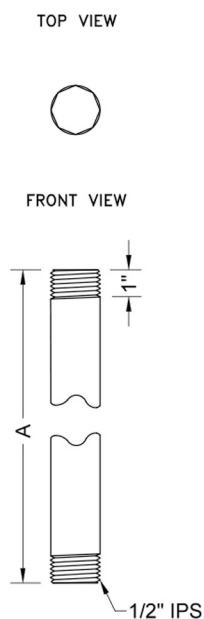

1/2" IPS x 6" Brass Vertical Drop Ceiling Nipple

Model #: 801-12.6-

FEATURES:

- Can be used as a Brass Nipple for supply valves or Brass vertical drop ceiling nipple shower arm
- 1/2" IPS x 6" length
- 1/2" escutcheons sold separately
- All custom lengths available. Contact JACLO for pricing & availability

SPECIFICATION DRAWING:

1/2" BRASS VERTICAL DROP CEILING NIPPLES		
PART. #	DESCRIPTION	A
801-12.4	1/2" IPS X 4"	4"
801-12.6	1/2" IPS X 6"	6"
801-12.12	1/2" IPS X 12"	12"
801-12.18	1/2" IPS X 18"	18"
801-12.24	1/2" IPS X 24"	24"
801-12.30	1/2" IPS X 30"	30"
801-12.36	1/2" IPS X 36"	36"
801-12.42	1/2" IPS X 42"	42"
801-12.48	1/2" IPS X 48"	48"
801-12.60	1/2" IPS X 60"	60"
801-12.72	1/2" IPS X 72"	72"