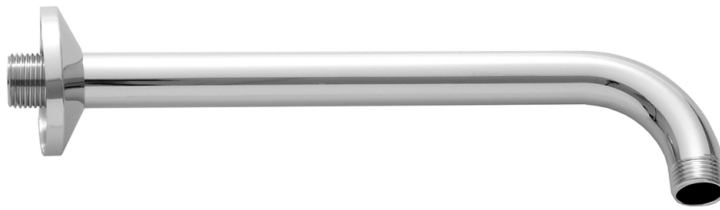

16" 90° Showerarm with Escutcheon

Model #: 8051-

FEATURES:

- Brass 90° showerarm with escutcheon
- 1/2" Male x 16" Male IPS
- 2" short drop on 90° bend
- Ideal for rainheads
- For ceiling support, see 4012, 4018, 4024, 4030, 4036, or custom lengths
- Other escutcheons and custom lengths available. Contact JACLO

AVAILABLE FINISHES:

Polished Chrome (PCH)	Satin Chrome (SC)	Bronze Umber (BU)
Satin Nickel (SN)	Pewter (PEW)	Caramel Bronze (CB)
Polished Nickel (PN)	Antique Brass (AB)	Antique Copper (ACU)
Oil-Rubbed Bronze (ORB)	Polished Brass (PB)	Polished Copper (PCU)
Vintage Bronze (VB)	Satin Brass (SB)	Matte Black (MBK)
Satin Gold (SG)	Polished Gold (PG)	Black Nickel (BKN)
White (WH)	Unlacquered Brass (ULB)	Satin Copper (SCU)
Almond (ALD)	Amber (AMB)	Azure Blue (AZB)
Coral (COR)	Mint Green (GRN)	Stone Grey (GRY)
Lilac (LAC)	Light Blue (LBL)	Limon (LIM)
Plum (PLM)	Pink (PNK)	Red (RED)
Graphite (GPH)	Aged Unlacquered Brass (AUB)	