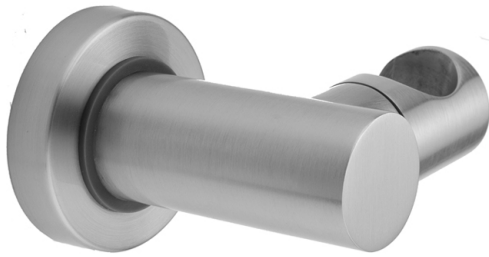

# Contemporary Adjustable Wall Mount Handshower Bracket

Model #: 8058-

## FEATURES:

- Brass adjustable angle wall mount handshower holder
- Ideal for use with any style handshower
- Conical end of hose sits in holder
- Sliding escutcheon for easy installation
- Mounting screws & anchors included
- Allows for easy adjustment of handshower to desired angle

## AVAILABLE FINISHES:

Polished Chrome (PCH)	Satin Chrome (SC)	Bronze Umber (BU)
Satin Nickel (SN)	Pewter (PEW)	Caramel Bronze (CB)
Polished Nickel (PN)	Antique Brass (AB)	Antique Copper (ACU)
Oil-Rubbed Bronze (ORB)	Polished Brass (PB)	Polished Copper (PCU)
Vintage Bronze (VB)	Satin Brass (SB)	Matte Black (MBK)
Satin Gold (SG)	Polished Gold (PG)	Black Nickel (BKN)
White (WH)	Unlacquered Brass (ULB)	Satin Cooper (SCU)
Almond (ALD)	Amber (AMB)	Azure Blue (AZB)
Coral (COR)	Mint Green (GRN)	Stone Grey (GRY)
Lilac (LAC)	Light Blue (LBL)	Limon (LIM)
Plum (PLM)	Pink (PNK)	Red (RED)
Graphite (GPH)	Aged Unlacquered Brass (AUB)	