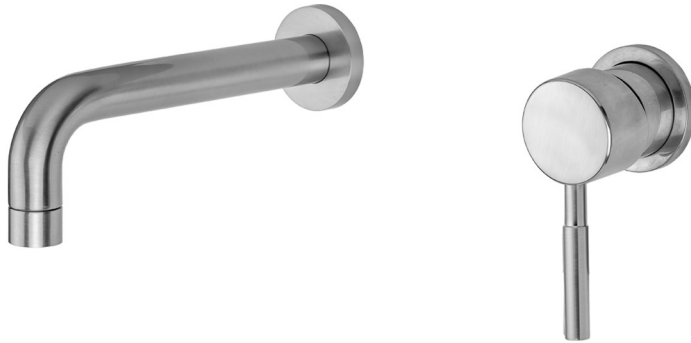

Contempo Single Lever Wall Faucet TRIM
Model #: 8110-L-TRIM-

FEATURES:

- Contempo Wall Mounted Stationary Spout with single handle
- All brass construction
- 1/4 turn ceramic valves
- Available flow rates: 0.5 - 1.5 GPM. Standard flow rate is 1.5 GPM
- To order non-standard flow rate add rate to part number (e.g. 8110-L-TRIM-0.5-PCH)
- Requires rough kit 6660-RGH
- Drain not included

AVAILABLE FINISHES:

Polished Chrome (PCH)	Satin Chrome (SC)	Bronze Umber (BU)
Satin Nickel (SN)	Pewter (PEW)	Caramel Bronze (CB)
Polished Nickel (PN)	Antique Brass (AB)	Antique Copper (ACU)
Oil-Rubbed Bronze (ORB)	Polished Brass (PB)	Polished Copper (PCU)
Vintage Bronze (VB)	Satin Brass (SB)	Matte Black (MBK)
Satin Gold (SG)	Polished Gold (PG)	Black Nickel (BKN)
Bombay Gold (BG)	Jewelers Gold (JG)	Europa Bronze (EB)
White (WH)	Sedona Beige (SDB)	Tristan Brass (TB)
Satin Cooper (SCU)		