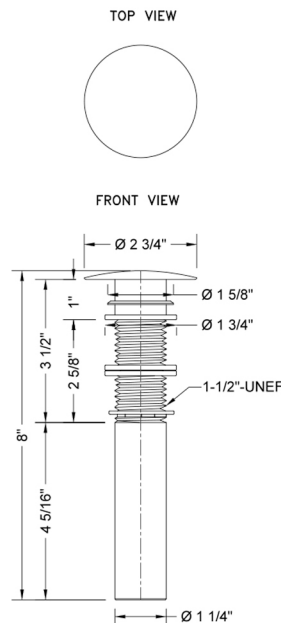

COMPLIANCES:

Complies with: ASME A112.18.2-2015/CSA B125.2-15