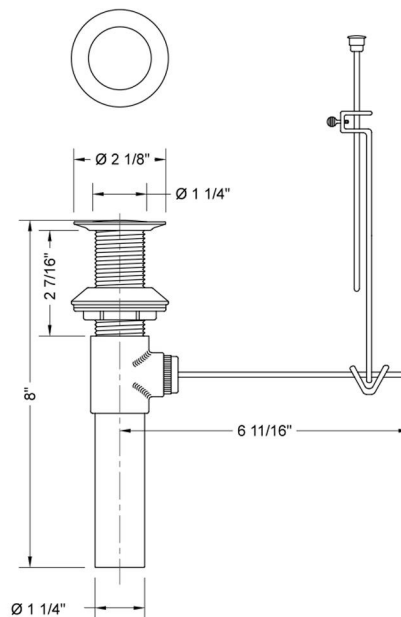

COMPLIANCES:

Complies with: ASME A112.18.2-2015/CSA B125.2-15