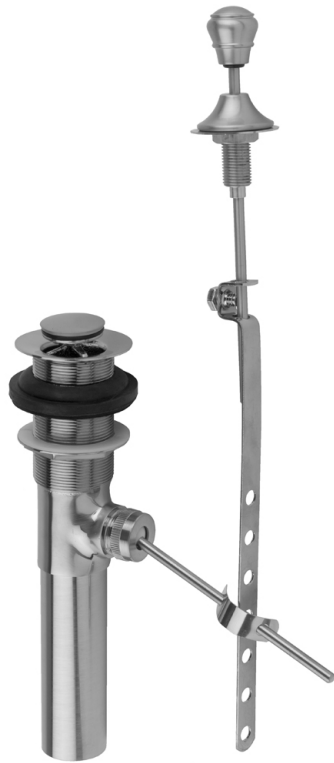

## Counter Top "Pop-Up" Drains

Model #: 83994-

### FEATURES:

- Fully polished & plated
- Adjustable all brass stopper
- Designed for vessel sinks requiring counter top pop-up assembly
- Fits 1 1/2" sink opening
- Without overflow
- Threads are unfinished in MBK, WH & JACLO=COLOR

### AVAILABLE FINISHES:

Polished Chrome (PCH)	Satin Chrome (SC)	Bronze Umber (BU)
Satin Nickel (SN)	Pewter (PEW)	Caramel Bronze (CB)
Polished Nickel (PN)	Antique Brass (AB)	Antique Copper (ACU)
Oil-Rubbed Bronze (ORB)	Polished Brass (PB)	Polished Copper (PCU)
Vintage Bronze (VB)	Satin Brass (SB)	Matte Black (MBK)
Satin Gold (SG)	Polished Gold (PG)	Black Nickel (BKN)
White (WH)	Unlacquered Brass (ULB)	Satin Cooper (SCU)
Almond (ALD)	Amber (AMB)	Azure Blue (AZB)
Coral (COR)	Mint Green (GRN)	Stone Grey (GRY)
Lilac (LAC)	Light Blue (LBL)	Limon (LIM)
Plum (PLM)	Pink (PNK)	Red (RED)
Graphite (GPH)	Aged Unlacquered Brass (AUB)	