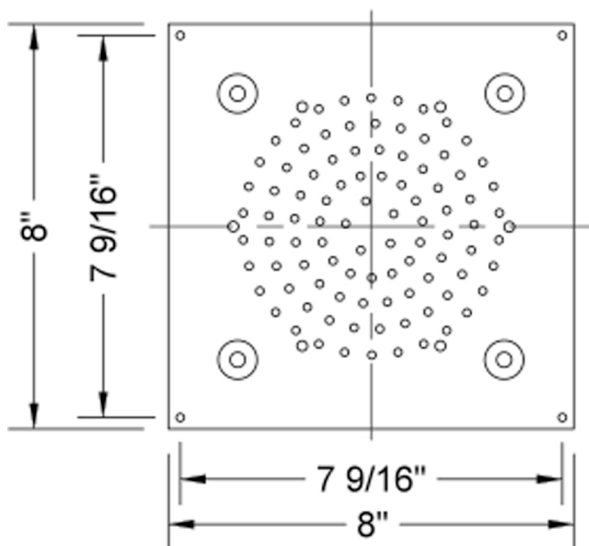

SPRAY PATTERNS: