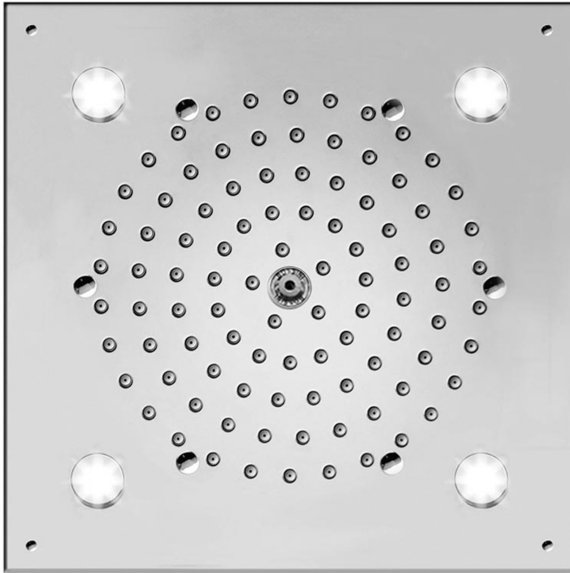

## 8" x 8" Chromatherapy QUADRATO Dream Light

Model #: 88-DLCT-

### FEATURES:

- Square dream light chromatherapy water feature rain canopy
- Wall mounted control panel allows for fixed or color changing lights
- 1/2" male IPS connection with flexible hose
- Surface or flush mount to ceiling
- Easy clean replaceable rubber jets
- Low voltage color changing LED lights
- Input voltage 110V AC (transformer included)
- CE approved
- Control panel fits standard electrical box
- Requires minimum flow rate of 5.5 GPM
- Standard finish is chrome. For other finish options, contact JACLO for pricing & availability