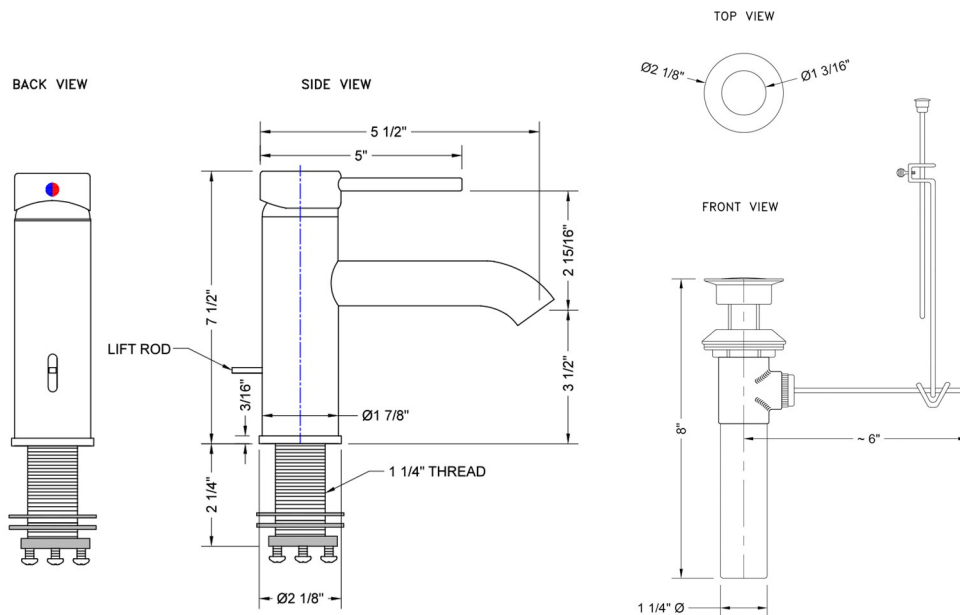

SPECIFICATION DRAWING:

COMPLIANCES:

Complies with: ASME A112.18.1-2012/CSA B125.1-12