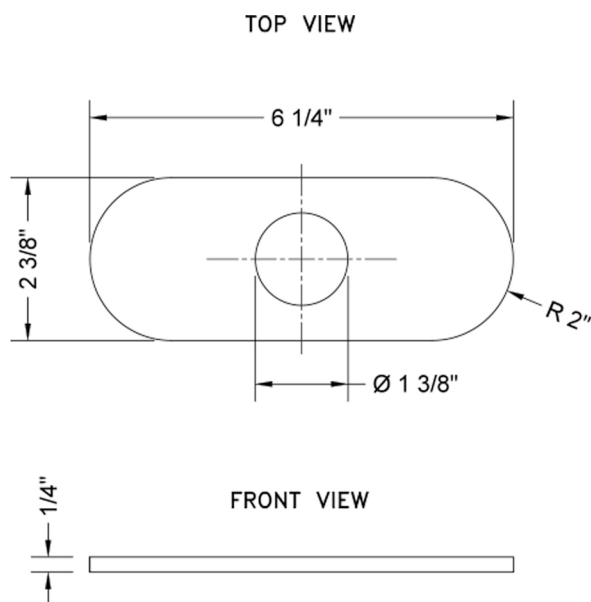

SPECIFICATION DRAWING:

COMPLIANCES:

Complies with: ASME A112.18.1-2012/CSA B125.1-12