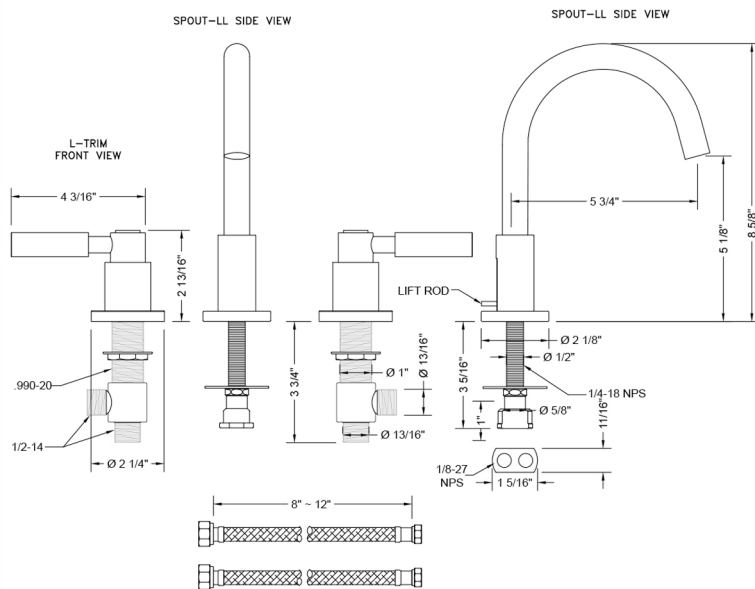

Uptown Contempo Faucet with Round Escutcheons & High Lever Handles- 0.5 GPM

Model #: 8880-L-0.5-

FEATURES:

- All brass 8" - 12" widespread faucet includes brass pop-up drain with overflow
- 1/4 turn ceramic valves
- Swivel Spout (For Stationary Spout option, contact JACLO)
- Available Flow Rates: 1.5, 1.2 & 0.5 GPM. Additional flow rate (aerator) options available. Contact JACLO.
- 5 3/4" spout reach
- Spout Hole Size: 1 1/2" - 1 7/8"
- Valve Hole Size: 1 1/8" - 1 5/8"
- ADA Compliant Levers

SPECIFICATION DRAWING:

AVAILABLE HANDLES:

COMPLIANCES: