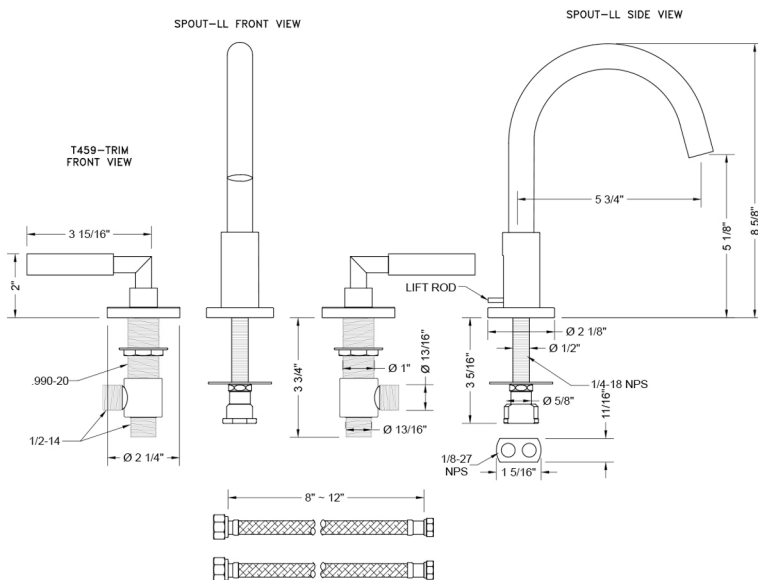

SPECIFICATION DRAWING: