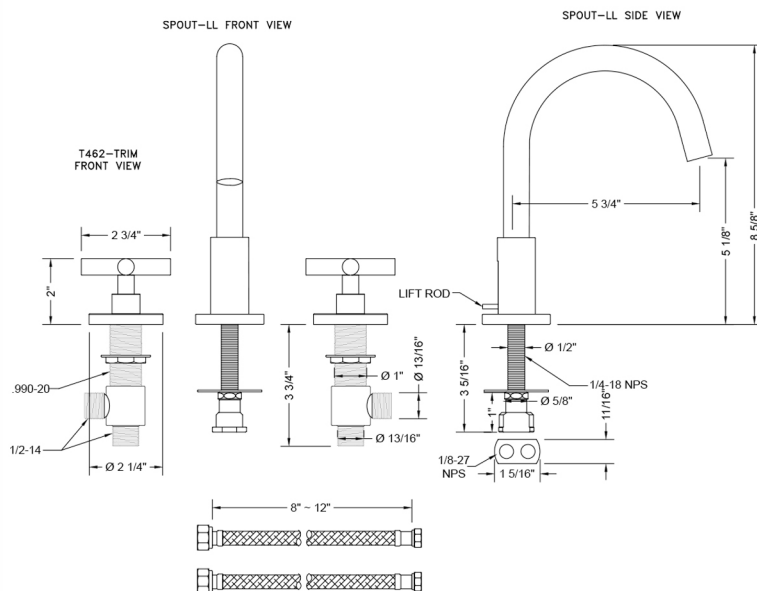

Uptown Contempo Faucet with Round Escutcheons & Contempo Slim Cross Handles -1.2 GPM

Model #: 8880-T462-1.2-

JACLO®

Confidence from start to finish.™

FEATURES:

- All brass 8" - 12" widespread faucet includes brass pop-up drain with overflow
- 1/4 turn ceramic valves
- Swivel Spout (For Stationary Spout option, contact JACLO)
- Available Flow Rates: 1.5, 1.2 & 0.5 GPM. Additional flow rate (aerator) options available. Contact JACLO.
- 5 3/4" spout reach
- Spout Hole Size: 1 1/2" - 1 7/8"
- Valve Hole Size: 1 1/8" - 1 5/8"

AVAILABLE FINISHES:

Polished Chrome (PCH)	Satin Chrome (SC)	Bronze Umber (BU)
Satin Nickel (SN)	Pewter (PEW)	Caramel Bronze (CB)
Polished Nickel (PN)	Antique Brass (AB)	Antique Copper (ACU)
Oil-Rubbed Bronze (ORB)	Polished Brass (PB)	Polished Copper (PCU)
Vintage Bronze (VB)	Satin Brass (SB)	Matte Black (MBK)
Satin Gold (SG)	Polished Gold (PG)	Black Nickel (BKN)
Bombay Gold (BG)	Jewelers Gold (JG)	Europa Bronze (EB)
White (WH)	Sedona Beige (SDB)	Tristan Brass (TB)
Unlacquered Brass (ULB)	Satin Cooper (SCU)	

SPECIFICATION DRAWING:

AVAILABLE HANDLES:

COMPLIANCES:

Complies with: ASME A112.18.1-2012/CSA B125.1-12